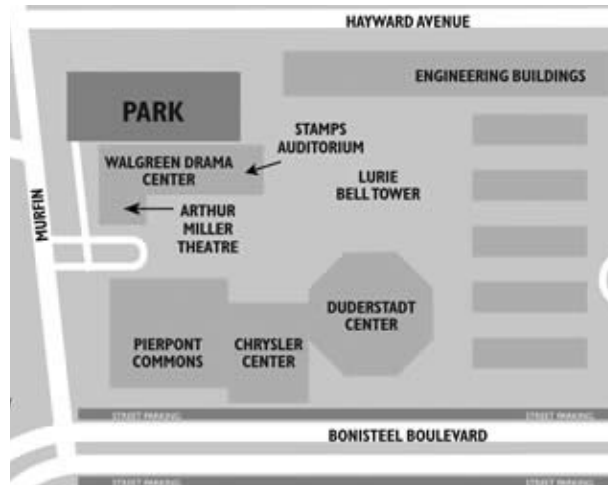

## Information for Drivers to U-M Lab Tour and the Michigan Stadium

If you plan to drive yourself to the U-M Lab Tour and the Michigan Stadium, please take note of the following directions:

### U-M Lab Tour

- Please plan to arrive at U-M around 4 or 4:30 pm
- Your destination address at U-M should be 1226 Murfin Avenue, Ann Arbor, MI.
- At U-M, park at the Walgreen's Center parking lot (see map below). Please note the number of your parking spot and pay at the meter. You may pay by credit card.
- Walk to the area around the Lurie Bell Tower and join the next available tour group.

### Michigan Stadium

- Please plan to arrive at the Stadium around 5:15 pm
- Your destination address for the Stadium should be 1213 Kipke Drive, Ann Arbor, MI
- Please park at the SC1, SC5 or SC6 lots. Parking is free after 5 pm.